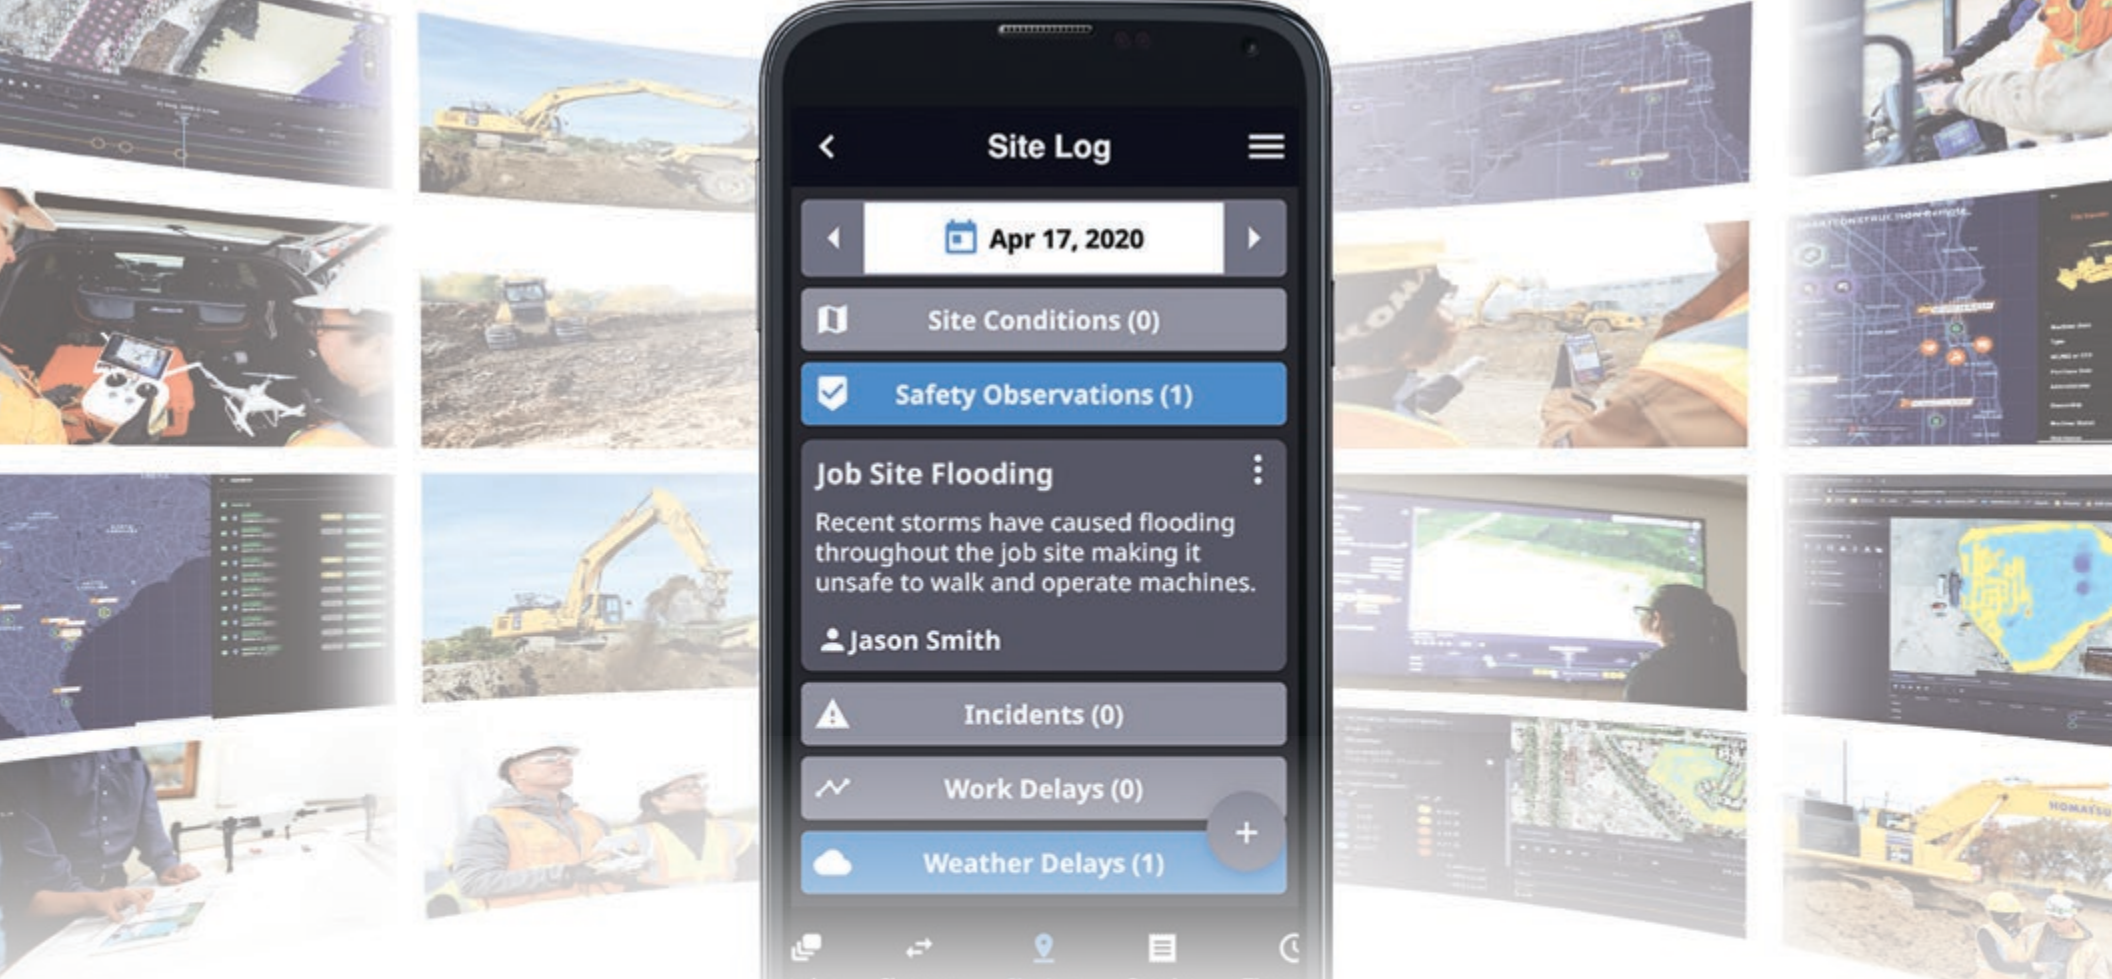

KOMATSU

Work smarter, not harder by
automating the collection
of job site data

**Smart Construction
Field**

Get real-time insights straight from the field

Say goodbye to pen and paper. Leverage a mobile-first connected system that lets you easily enter and track your costs and production. With Smart Construction Field you can record job site activity and analyze your operational efficiencies in near real-time. Smart Construction Field works with Bluetooth Low Energy devices to track machine hours for your entire fleet regardless of equipment brand, while geo-fencing technology tracks employee hours for your crew.

Generate reporting and insights

Create daily reports to review all activity and information collected on the job site. Get a complete picture of what was accomplished each month and see daily weather and task progress broken down by manpower, machines and materials.

See a connected view of your job site

Automate the collection of all job site activity to more accurately manage the costs that arise each day. Smart Construction Field works with your entire fleet to collect machine data, regardless of the brand of equipment.

Available to download at Google Play and Apple Store, the Smart Construction Field app enables you to use accurate numbers to track spending and analyze that data more quickly, making it a cost-effective way to monitor and manage your project's resources.